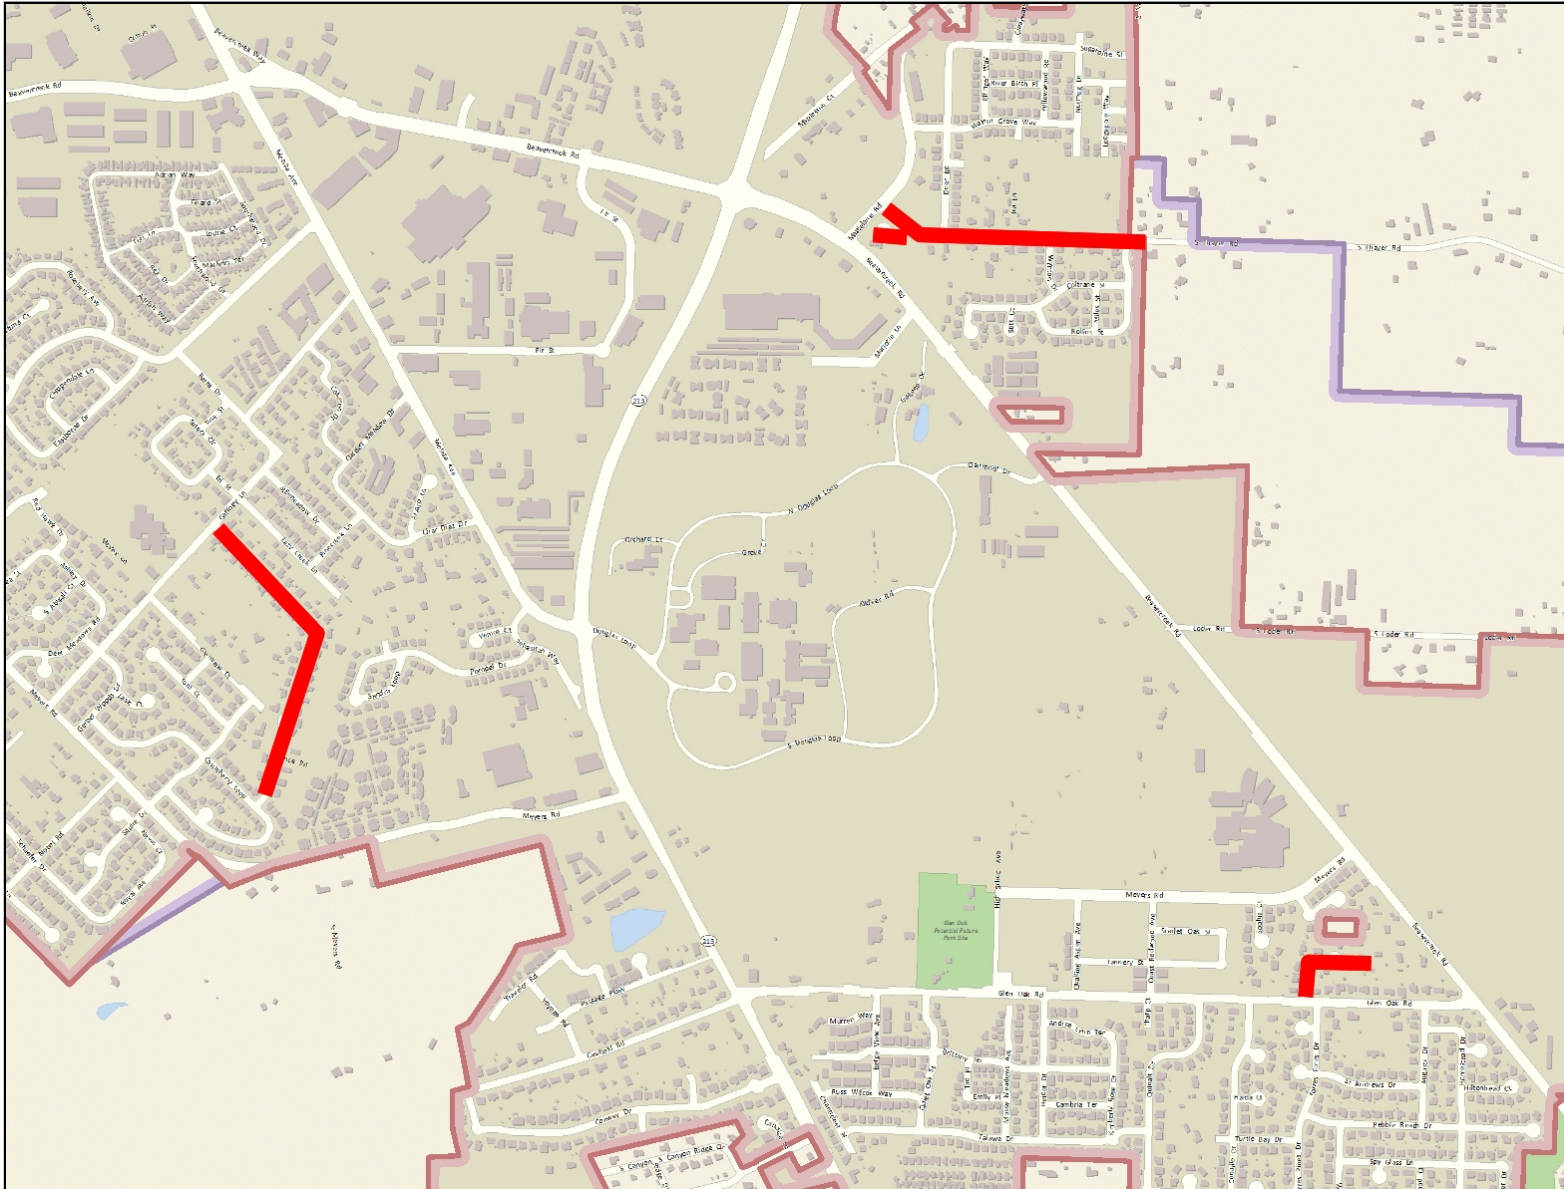

Inter Governmental Agreement Location Map

Legend

- City Limits
- UGB

Notes

0 1,329 2,658 Feet

1: 15,947

The City of Oregon City makes no representations, express or implied, as to the accuracy, completeness and timeliness of the information displayed. This map is not suitable for legal, engineering, surveying or navigation purposes. Notification of any errors is appreciated.

Map created 12/26/2012

Thayer Rd., Thayer Ct., Connie Ct., & Falcon Dr.

City of Oregon City
 PO Box 3040
 625 Center St
 Oregon City
 OR 97045
 (503) 657-0891
www.orcity.org