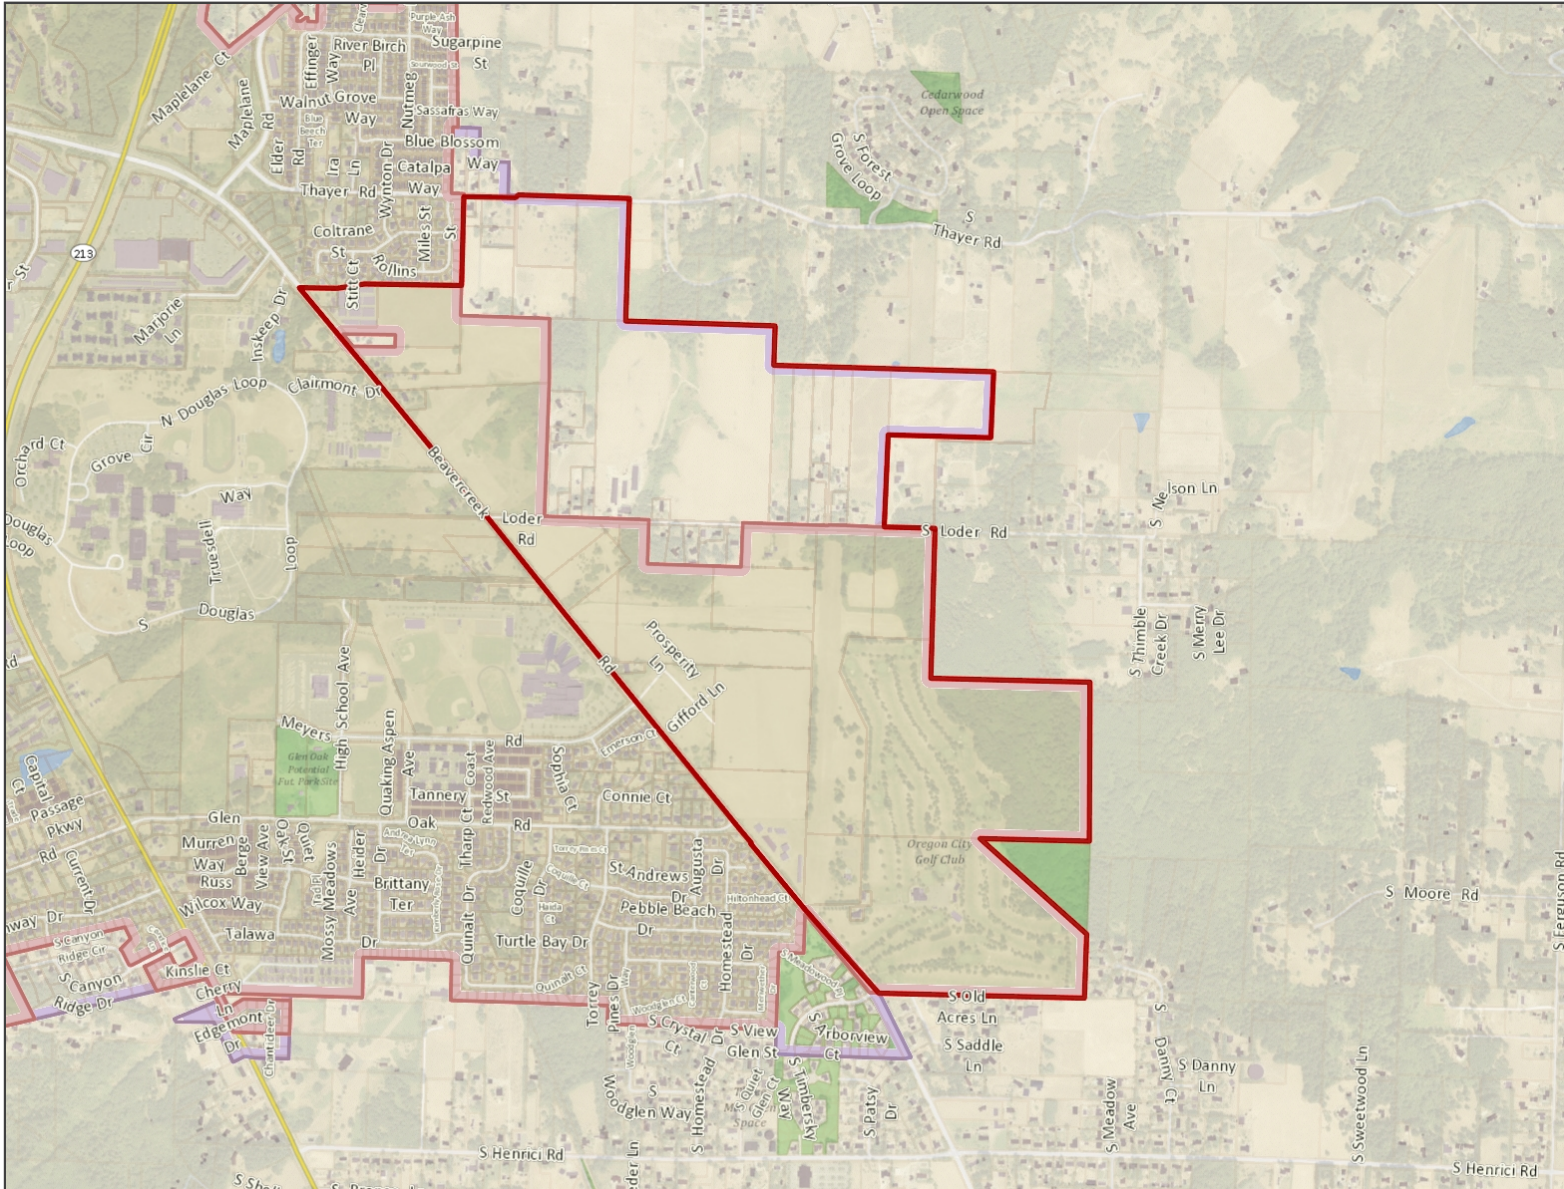

Beavercreek Road Concept Plan Boundary

Legend

- Street Names
- Taxlots
- Taxlots Outside UGB
- Unimproved ROW
- Beavercreek Road Planning Area Bour
- City Limits
- UGB
- Basemap

Notes

1: 19,200

The City of Oregon City makes no representations, express or implied, as to the accuracy, completeness and timeliness of the information displayed. This map is not suitable for legal, engineering, surveying or navigation purposes. Notification of any errors is appreciated.