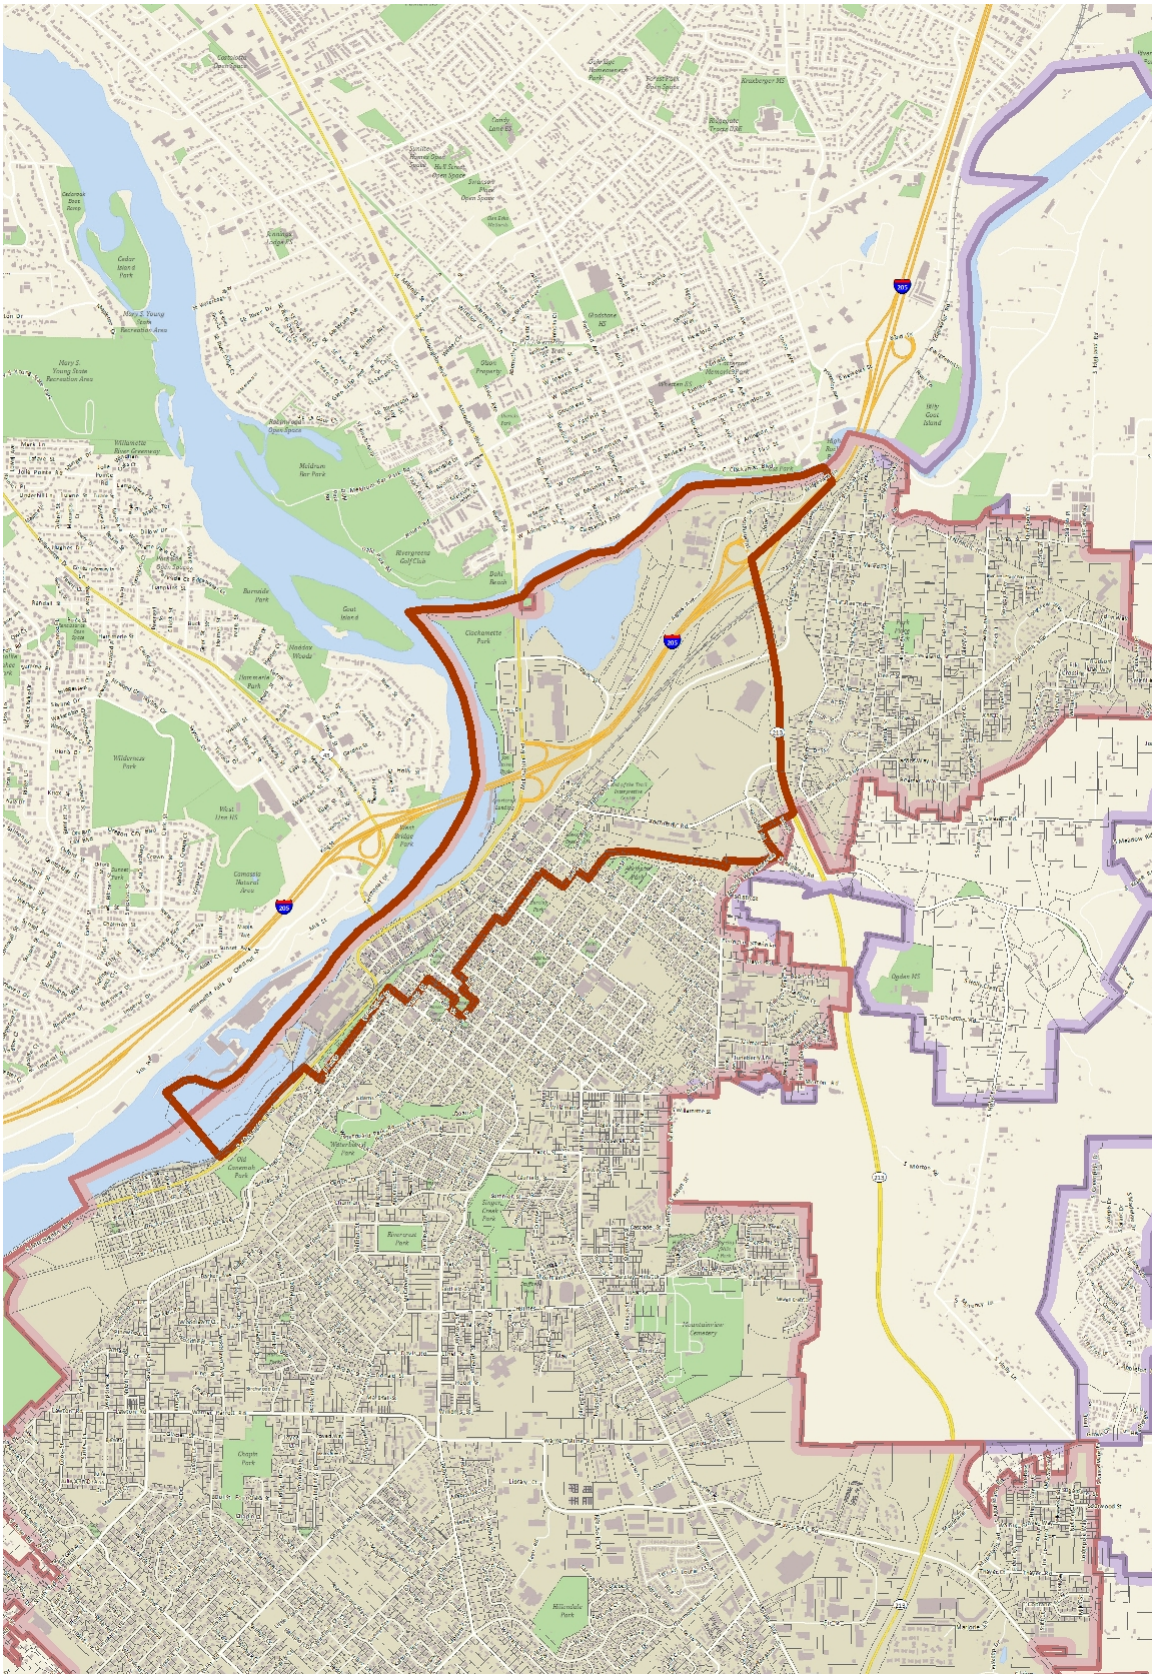

Oregon City Regional Center

Legend

- Taxlots
- Regional Center (1998)
- City Limits
- UGB

Notes

The boundary of the Oregon City Regional Center has not been adopted by the City of Oregon City or Metro. This map of the Regional Center was used for the Transportation System Plan Update.

The City of Oregon City makes no representations, express or implied, as to the accuracy, completeness and timeliness of the information displayed. This map is not suitable for legal, engineering, surveying or navigation purposes. Notification of any errors is appreciated.