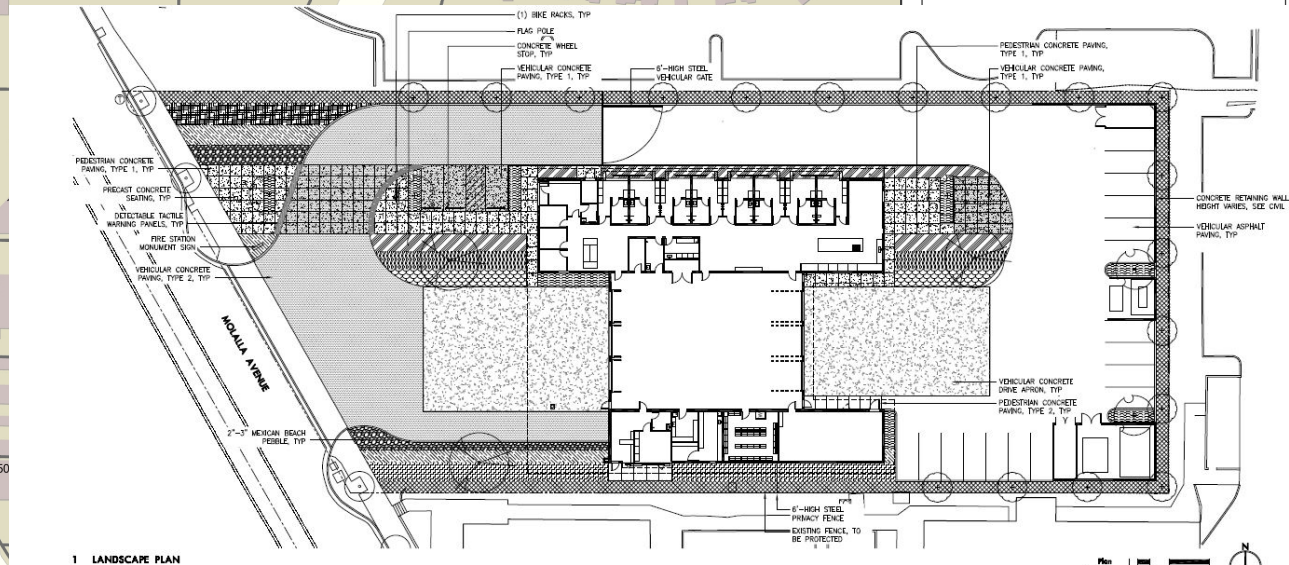

# SP 17-40, CU 17-02, VR 17-02 and VR 17-03

### Legend

- Taxlots
- Taxlots (Outside UGB)
- Unimproved ROW
- City Limits
- UGB
- Basemap

1: 4,800

The City of Oregon City makes no representations, express or implied, as to the accuracy, completeness and timeliness of the information displayed. This map is not suitable for legal, engineering, surveying or navigation purposes. Notification of any errors is appreciated.