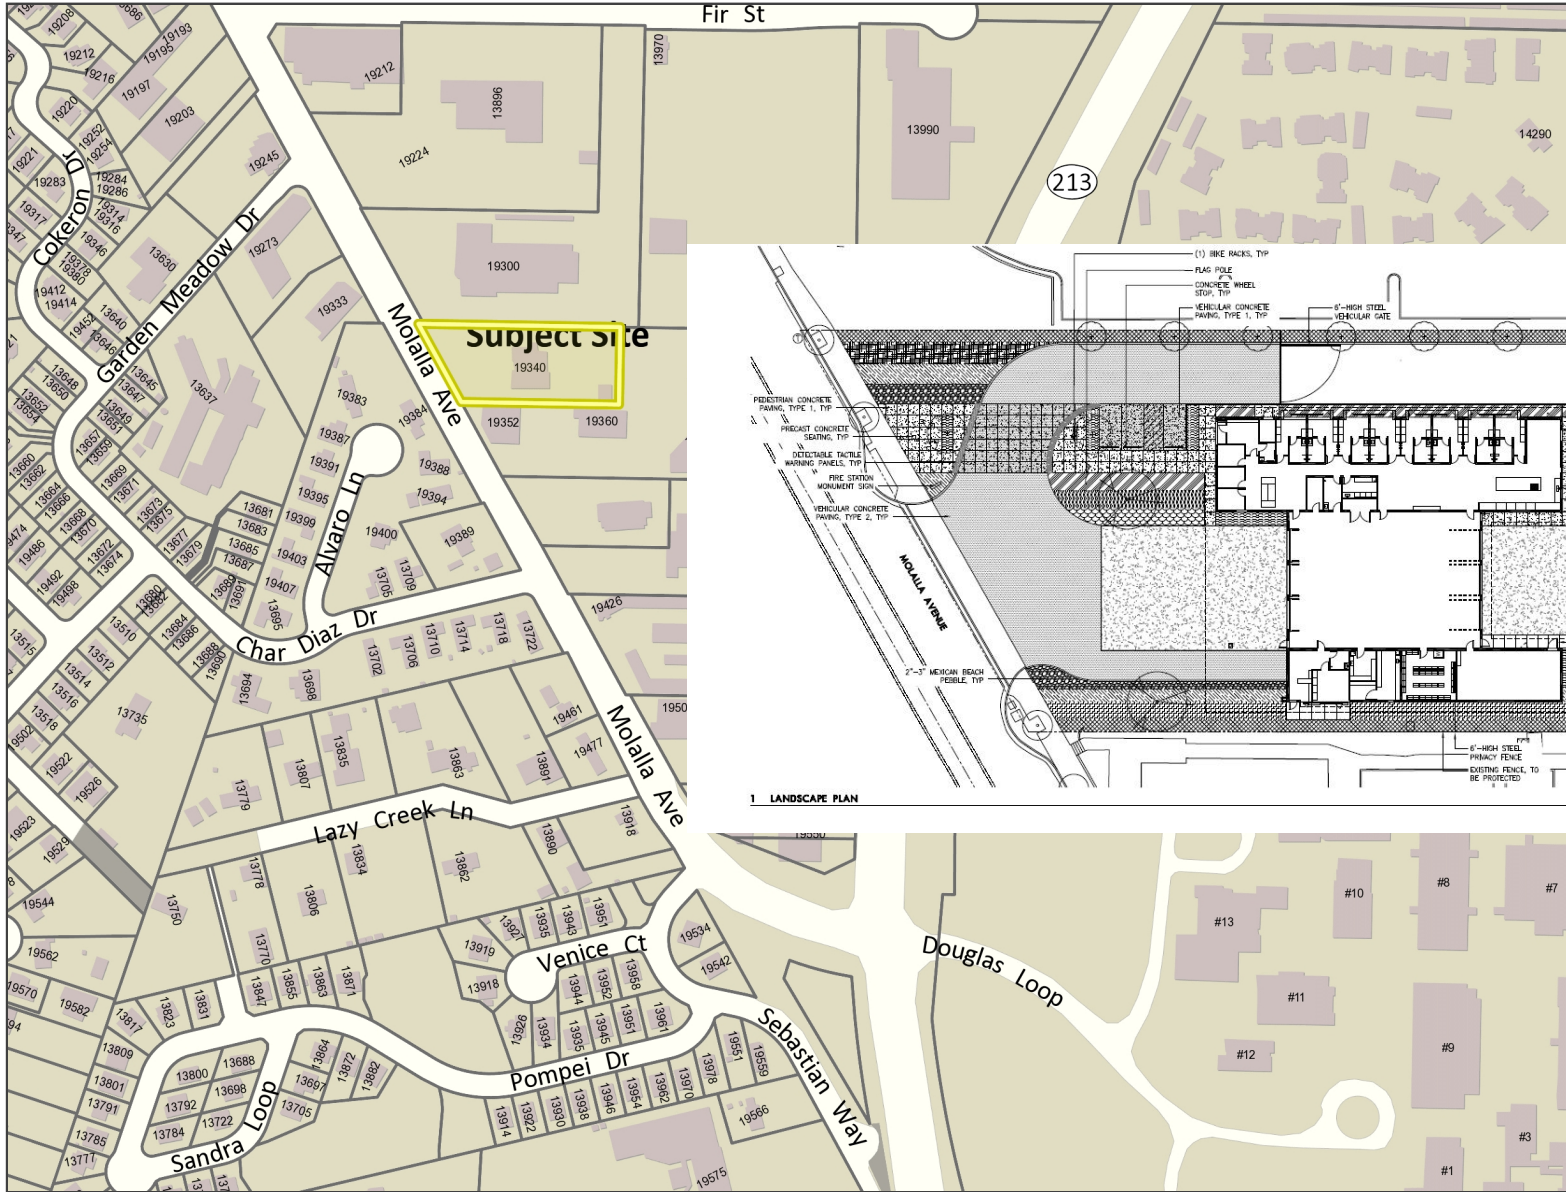

# SP 17-40, CU 17-02, VR 17-02 and VR 17-03

### Legend

- Taxlots
- Taxlots (Outside UGB)
- Unimproved ROW
- City Limits
- UGB
- Basemap

1: 4,800

The City of Oregon City makes no representations, express or implied, as to the accuracy, completeness and timeliness of the information displayed. This map is not suitable for legal, engineering, surveying or navigation purposes. Notification of any errors is appreciated.