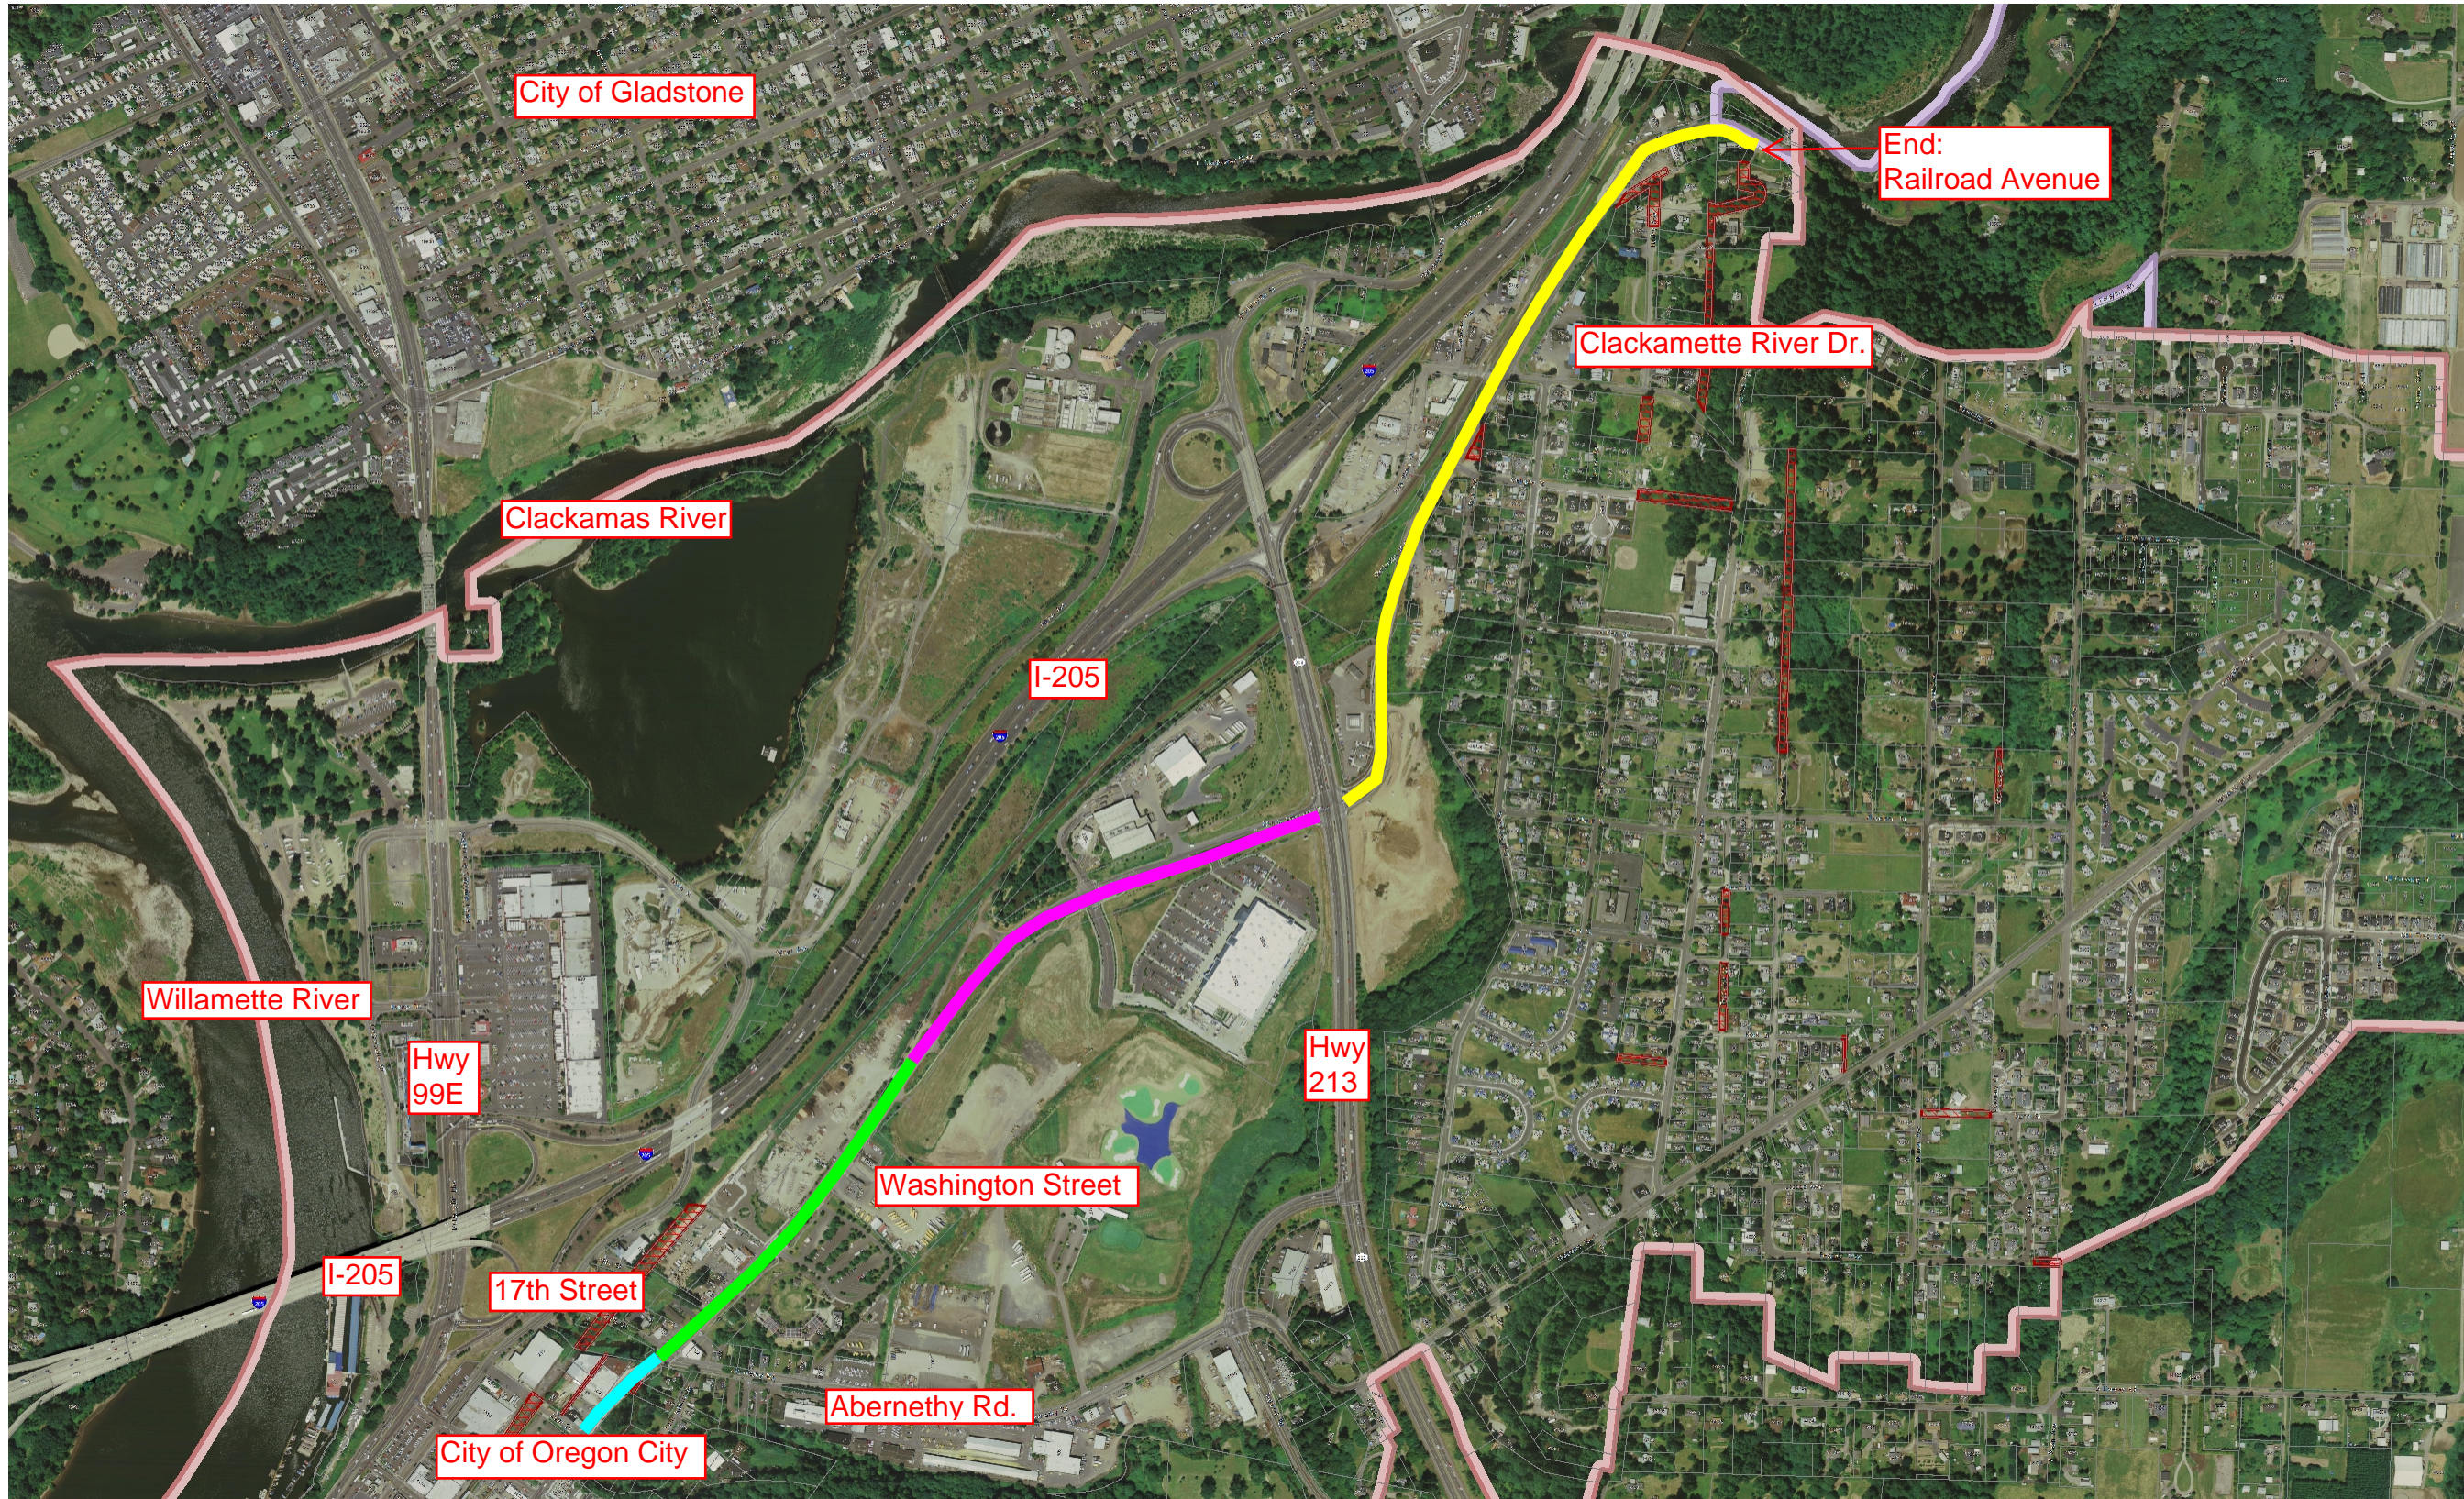

Oregon City GIS Map -Existing condition before construction

Legend

- Taxlots
- Unimproved ROW
- City Limits
- UGB
- Aerial Photos - 2006

Notes

- 25 MPH Zone
- 35 MPH Zone
- 40 MPH Zone
- 45 MPH Zone

Overview Map

The City of Oregon City makes no representations, express or implied, as to the accuracy, completeness and timeliness of the information displayed. This map is not suitable for legal, engineering, surveying or navigation purposes. Notification of any errors is appreciated.